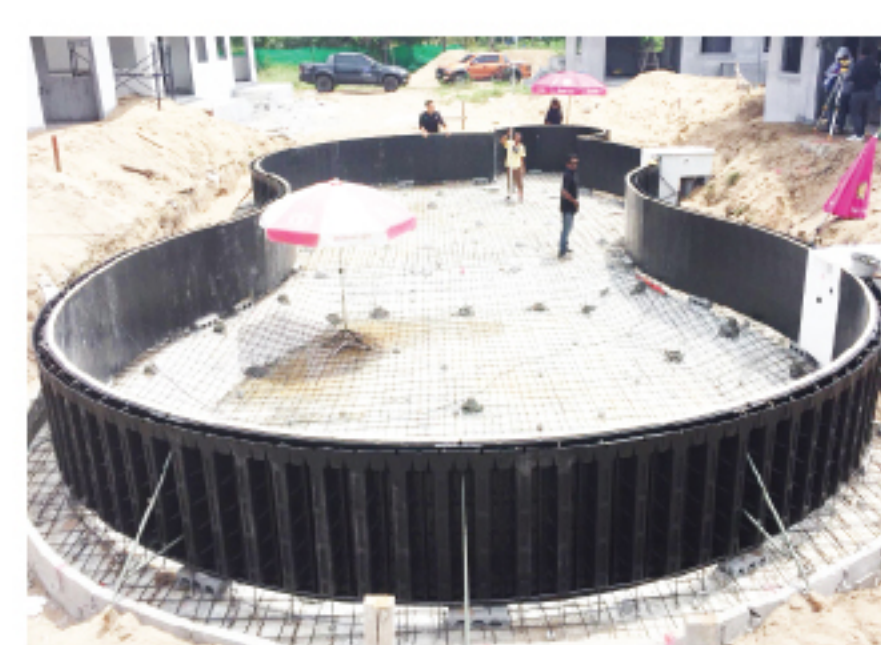

iP SMART POOL

สระคอนกรีตผนังสำเร็จอัจฉริยะ

3 Advantages of iP Smart Pool Concept

3 คุณลักษณะ: สระคอนกรีตผนังสำเร็จอัจฉริยะ

PVC Liner

J.D.Pools Liner (Pool finishing)
10 Year Warranty

- Fabric is designed and Produced under the licence from Australia
- 100% leak-free, durable and fitted to structure
- Easy clean, anti-bacteria
- No more tiles cracking or leak problem
- Soft touch and anti-slip

เจ.ดี.พูลส์ ไลเนอร์ (พื้นผิวสระ) รับประกัน 10 ปี

- ออกแบบและผลิตโดยทีมวิศวกรออสเตรเลีย และ เจ.ดี.พูลส์
- ป้องกันการรั่วซึม 100% เหนียวทนทานเข้ารูปตามรูปทรงสระ
- ดูแลทำความสะอาดง่าย พื้นผิวป้องกันแบคทีเรีย
- ปลอดภัยจากปัญหากระเบื้องแตกร้าว หลุดร่อน
- สัมผัสที่อ่อนนุ่มต่อผู้ใช้ ไม่ลื่น

Ice Blue

Superior pool lining featuring enhanced UV, Color fastness, Chlorine and bacterial resistance, Thickness 1.0 mm and 1.5 mm.

ไลเนอร์คุณภาพที่ดีที่สุด สำหรับสระว่ายน้ำ ด้วยคุณลักษณะที่โดดเด่น เคลือบผิวหน้า ให้สีคงทน ทนทานแสงยูวี, คลอรีน และ ป้องกันแบคทีเรีย ความหนาให้เลือก 2 ระดับ 1.0 มม. และ 1.5 มม.

1 Injection Panel

iPanel (Intelligent Panel) with concrete 10 year structural warranty

- Produced by polypropylene combined with concrete
- Can be designed for any pool size and shape
- Durability - no cracks or leaks from ground movement
- 10 year warranty on iPanel structure

โครงสร้างคอนกรีตผนังอัจฉริยะ รับประกันโครงสร้าง 10 ปี

- ผลิตจากโพลีโพรพิลีนภายในเทคอนกรีต
- โครงสร้างดัดโค้งกำหนดในทุกรูปทรง ตอบสนองทุกจินตนาการ
- โครงสร้างแข็งแรง หมดปัญหาสระรั่ว ทรุด แตกร้าว จากแรงดันนอกระ-
- รับประกันโครงสร้างยาวนาน 10 ปี

3 Filtration

TE Filter - Technology Embedded